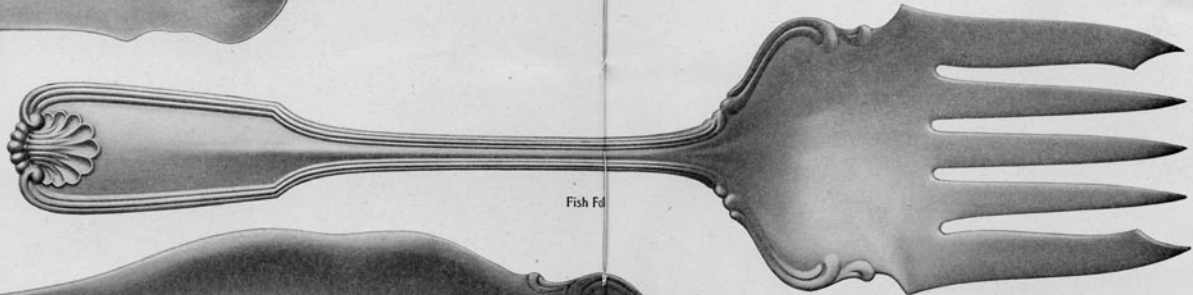

Sardine Fork

If man could have half his wishes, he would double his troubles.
P. R.

ACTUAL SIZE

STERLING SILVER

925 FINE
1000

Design Patented

If you want a neat wife,
chuse her on a Saturday.
P. R.

Salad Spoon, Large

When a friend deals with a
friend, let the bargain be clear
and well penn'd, that they may
continue friends to the end.
P. R.

Salad Fork, Large

Fish Fd

ACTUAL SIZE

STERLING SILVER

925
11000 FINE

Design Patented