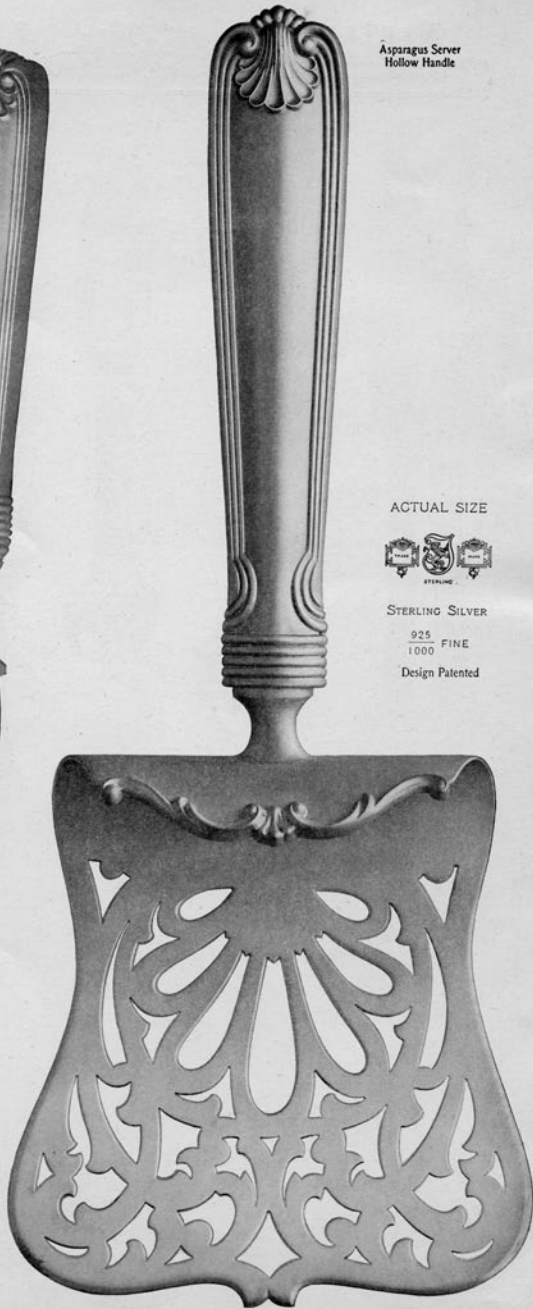

Sugar Tongs

Tele-a-tele Tongs

Asparagus Tongs

ACTUAL SIZE

STERLING SILVER

925 FINE 1000

Design Patented

Asparagus Server
Hollow Handle

ACTUAL SIZE

STERLING SILVER

925
1000 FINE

Design Patented

Child's Knife

Child's Fork

Fruit Fork
Hollow Handle
Plated Steel Tines

Child's Knife, H.H.